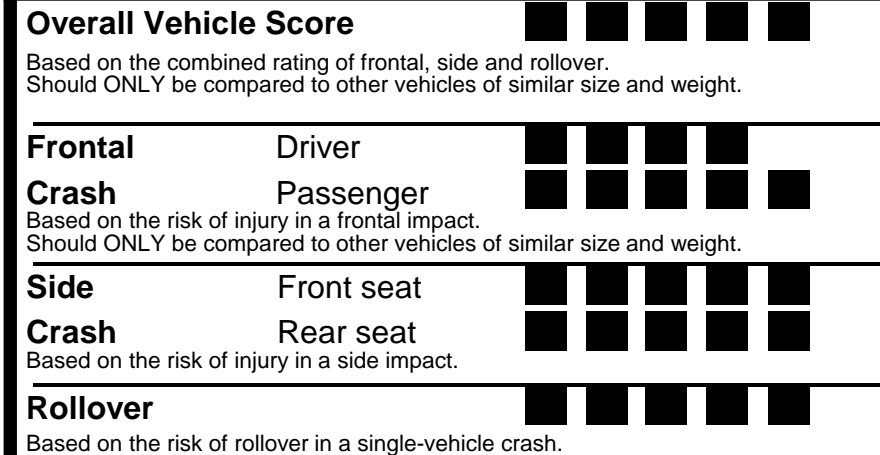

Manufacturer's Suggested Retail Price: $52,650.00

ADDED FEATURES:

- *UYUNI WHITE(UYH) Paint $575.00
- *Advanced Package: $4,700.00
  - 19-inch Alloy Wheels with All-Season Tires
  - Matte Finish Wood Trim / Ventilated Front Seats
  - Power Rear & Manual Rear Door Sunshades
  - 3-Zone Climate Control / Power Trunk
  - Lexicon® Premium Audio
  - Panoramic Sunroof

Accessories

- *First Aid Kit $45.00
- *Bumper Appliqué $85.00

SOLD TO: WA704 SHIPPED TO: WA704
GENESIS OF KIRKLAND
11706 124TH AVE NE
KIRKLAND WA 98034

Inland Freight & Handling : $1,095.00

VIN: KMTGB4SC6PU160704	ENGINE: G4KRNA326205	EXTERIOR COLOR: UYUNI WHITE	INTERIOR/SEAT COLOR: OBSIDIAN BLACK/OBSIDIAN
MODEL: S1422A45	PORT OF ENTRY: TC	TRANSPORT: TRUCK	ACCESSORY WEIGHT: 8 lbs./ 4 kgs.

TOTAL PRICE: $59,150.00

EMISSIONS:
This vehicle is certified to meet emission requirements in all 50 states

Fuel Economy

25 MPG
combined city/hwy
4.0 gallons per 100 miles

22 city
30 highway

Large Cars range from 14 to 140 MPG. The best vehicle rates 132 MPGe.

You spend
$3,000
more in fuel costs over 5 years compared to the average new vehicle.

Annual fuel cost
$2,200

Fuel Economy & Greenhouse Gas Rating (tailpipe only) Smog Rating (tailpipe only)

This vehicle emits 361 grams CO₂ per mile. The best emits 0 grams per mile (tailpipe only). Producing and distributing fuel also create emissions; learn more at fueleconomy.gov.

GOVERNMENT 5-STAR SAFETY RATINGS

Star ratings range from 1 to 5 stars ( ) with 5 being the highest.
Source: National Highway Traffic Safety Administration (NHTSA).
www.safercar.gov or 1-888-327-4236

Manufacturer's suggested retail price includes manufacturer's recommended pre-delivery service. Gasoline license and title fees state and local taxes and dealer installed options and accessories are not included in the manufacturer's suggested retail price. This label has been affixed to this vehicle by Genesis Motor America, pursuant to the requirements of 15 U.S.C. 1231 et seq. which prohibits its removal or alteration prior to delivery to the ultimate purchaser.

Scan this QR code for general model information and options

PARTS CONTENT INFORMATION

FOR VEHICLES IN THIS CARLINE: U.S./CANADIAN PARTS CONTENT: 3 %
MAJOR SOURCES OF FOREIGN PARTS CONTENT: KOREA: 85 %
FOR THIS VEHICLE: FINAL ASSEMBLY POINT: ULSAN, KOREA
COUNTRY OF ORIGIN:
ENGINE: KOREA TRANSMISSION: KOREA
Note: Parts content does not include final assembly, distribution, or other non-parts costs.